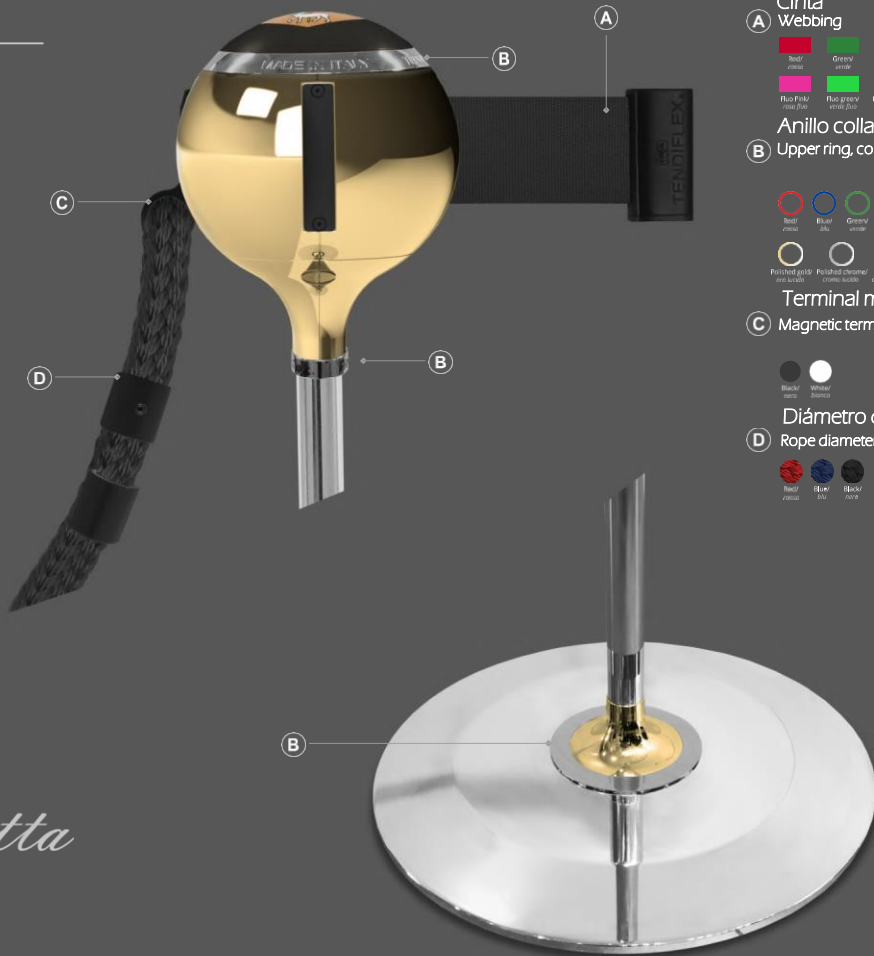

Acabados & Colores

Diletta

Acabados & Colores Disponibles

Available Finishes & Colors

Cinta Webbing

Anillo collarín superior e inferior

Terminal magnética y bloque para cable

Diámetro de la cuerda 18 mm

Rope diameter 18mm