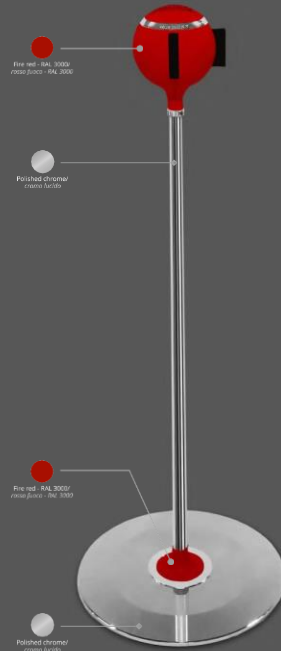

Acabados & Colores

A